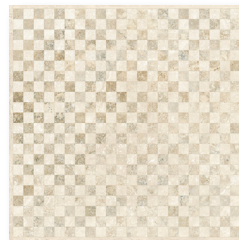

24"x24"

2"x2"
Mosaic

Colors

Beige

Ivory

Pearl

White

Deco

Matte & Polished

Mix Cold

Polished

Mix Warm

Polished

Beige | 24"x48" & Mix Warm | 24"x24"

Mix Warm | 24"x24"

Ivory | 24"x48"

Pearl | 24"x48"

White | 12"x24"

Deco | 24"x24"

RAPOLANO

Technical Characteristics

Material	Finish	Thickness	Application	Frost Resistance	Slip Resistance	Rectified	DCOF
Glazed Porcelain	Matte & Polished	9 mm	Interior/Exterior	Yes	R10	Yes	>0.42